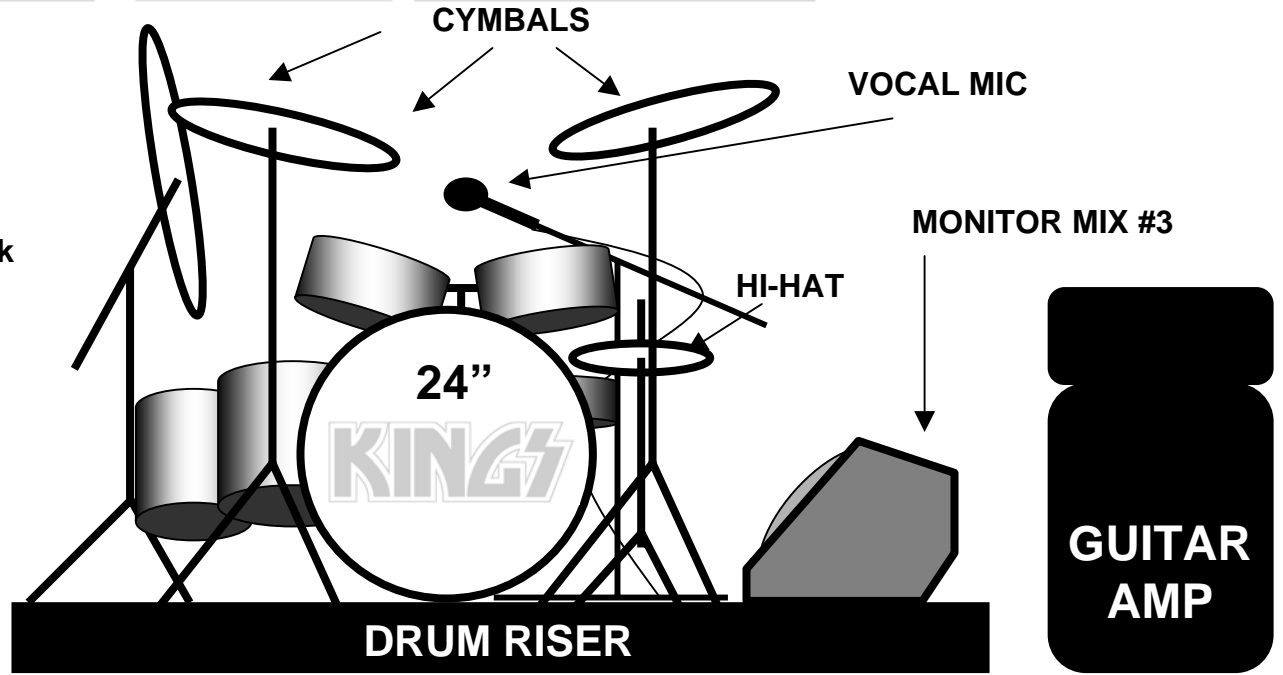

OF THE NIGHTTIME WORLD

PLUS: We will need one mic stand w/wireless mic set up out in the audience for Love Gun. Specific location of mic TBD at sound check

When possible, rigging should be made available for hanging logo sign above and behind drums

STAGE PLOT

SOUND CHECK MUST BE COMPLETED BY: _____